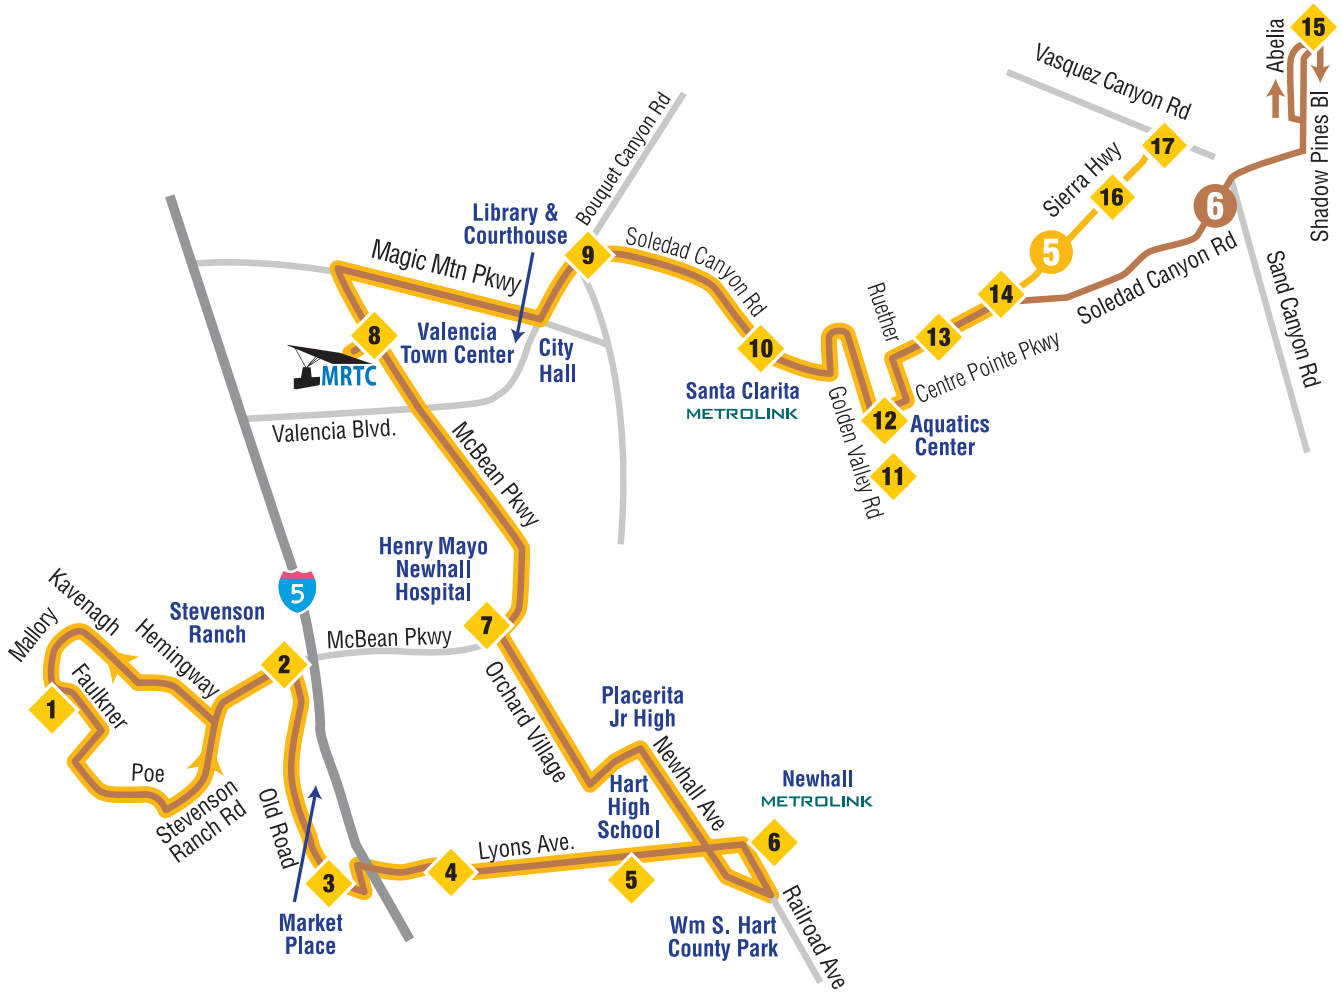

Route 5 Route 6

SERVING: Shadow Pines, Sierra Highway, COC Canyon Country Campus, Aquatics Center, Bowman High School, Santa Clarita Metrolink, McBean Regional Transit Center, Valencia Town Center, Henry Mayo Newhall Memorial Hospital, Hart High School, Placerita Jr High, Newhall Metrolink, Valencia Market Place, Stevenson Ranch, Sunset Pointe