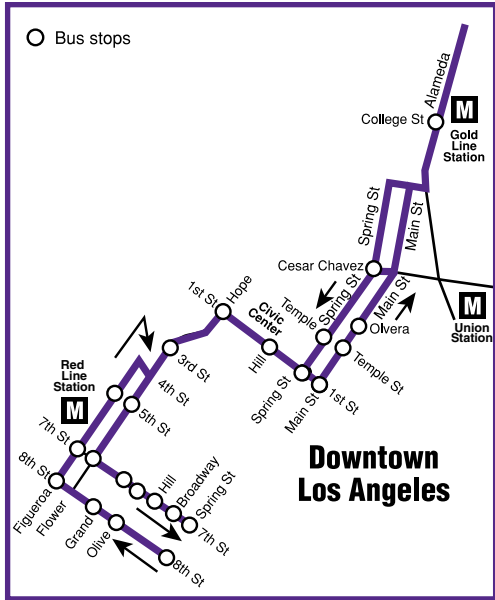

Route 799

WEEKDAYS: To Downtown Los Angeles

A.M. Passenger Pick Up

Santa Clarita Metrolink	Cinema Dr & Valencia	McBean & Del Monte	Lyons & Orchard Village	Newhall Metrolink	Newhall Ave & Sierra Hwy
5:00	5:05	5:10	5:16	5:19	5:24
5:10	5:15	5:21	5:27	5:31	5:36
5:25	5:30	5:36	5:42	5:46	5:51
5:40	5:45	5:51	5:57	6:01	6:06
5:55	6:00	6:06	6:12	6:16	6:22
6:05	6:10	6:16	6:22	6:26	6:33
6:20	6:25	6:31	6:37	6:41	6:51
6:35	6:40	6:46	6:52	6:56	7:06
6:55	7:00	7:06	7:12	7:16	7:26

A.M. Passenger Drop Off

Metro Gold Line Station	Spring & Temple	Flower & 5th St	7th St & Spring
6:06	6:11	6:17	6:22
6:18	6:23	6:29	6:35
6:33	6:38	6:44	6:50
6:54	6:59	7:06	7:12
7:10	7:15	7:22	7:28
7:21	7:26	7:33	7:39
7:39	7:44	7:51	7:57
7:54	7:59	8:06	8:12
8:14	8:19	8:26	8:32

Continued on next page

P.M. Passenger Pick Up			
8th St & Spring	Figueroa & 5th St	Main & Temple	Metro Gold Line Station
3:22	3:30	3:40	3:45
3:42	3:50	4:00	4:05
4:02	4:10	4:20	4:25
4:17	4:25	4:35	4:40
4:32	4:40	4:50	4:55
4:47	4:55	5:05	5:10
5:02	5:10	5:20	5:25
5:22	5:30	5:40	5:45
6:00	6:08	6:15	6:20
6:45	6:53	7:00	7:05

P.M. Passenger Drop Off					
Newhall Ave & Sierra Hwy	Newhall Metrolink	Lyons & Orchard Village	McBean & Del Monte	Cinema Dr & Valencia	Santa Clarita Metrolink
4:30	4:35	4:38	4:44	4:49	4:54
4:50	4:55	4:58	5:04	5:09	5:14
5:10	5:15	5:18	5:24	5:29	5:34
5:25	5:30	5:33	5:39	5:44	5:49
5:40	5:45	5:48	5:54	5:59	6:04
5:55	6:00	6:03	6:09	6:14	6:19
6:10	6:15	6:18	6:24	6:29	6:34
6:30	6:35	6:38	6:44	6:49	6:54
7:05	7:10	7:13	7:19	7:24	7:29
7:40	7:45	7:48	7:54	7:59	8:04