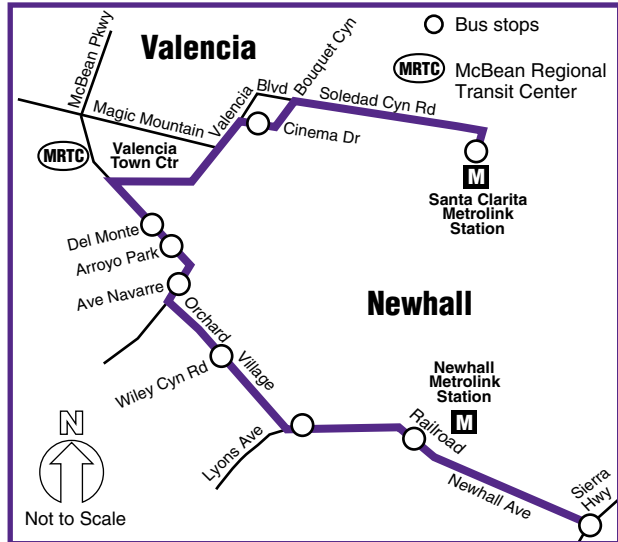

Route 799

WEEKDAYS: To Downtown Los Angeles

A.M. Passenger Pick Up

Santa Clarita Metrolink	Cinema Dr & Valencia	McBean & Del Monte	Lyons & Orchard Village	Newhall Metrolink	Newhall Ave & Sierra Hwy
5:00	5:05	5:10	5:16	5:19	5:24
5:10	5:15	5:21	5:27	5:31	5:36
5:25	5:30	5:36	5:42	5:46	5:51
5:40	5:45	5:51	5:57	6:01	6:06
5:55	6:00	6:06	6:12	6:16	6:22
6:05	6:10	6:16	6:22	6:26	6:33
6:20	6:25	6:31	6:37	6:41	6:51
6:35	6:40	6:46	6:52	6:56	7:06
6:55	7:00	7:06	7:12	7:16	7:26

A.M. Passenger Drop Off

Metro Gold Line Station	Spring & Temple	Flower & 5th St	7th St & Spring
6:06	6:11	6:17	6:22
6:18	6:23	6:29	6:35
6:33	6:38	6:44	6:50
6:54	6:59	7:06	7:12
7:10	7:15	7:22	7:28
7:21	7:26	7:33	7:39
7:39	7:44	7:51	7:57
7:54	7:59	8:06	8:12
8:14	8:19	8:26	8:32

Continued on next page

P.M. Passenger Pick Up			
8th St & Spring	Figueroa & 5th St	Main & Temple	Metro Gold Line Station
3:22	3:30	3:40	3:45
3:42	3:50	4:00	4:05
4:02	4:10	4:20	4:25
4:17	4:25	4:35	4:40
4:32	4:40	4:50	4:55
4:47	4:55	5:05	5:10
5:02	5:10	5:20	5:25
5:22	5:30	5:40	5:45
6:00	6:08	6:15	6:20
6:45	6:53	7:00	7:05

P.M. Passenger Drop Off					
Newhall Ave & Sierra Hwy	Newhall Metrolink	Lyons & Orchard Village	McBean & Del Monte	Cinema Dr & Valencia	Santa Clarita Metrolink
4:30	4:35	4:38	4:44	4:49	4:54
4:50	4:55	4:58	5:04	5:09	5:14
5:10	5:15	5:18	5:24	5:29	5:34
5:25	5:30	5:33	5:39	5:44	5:49
5:40	5:45	5:48	5:54	5:59	6:04
5:55	6:00	6:03	6:09	6:14	6:19
6:10	6:15	6:18	6:24	6:29	6:34
6:30	6:35	6:38	6:44	6:49	6:54
7:05	7:10	7:13	7:19	7:24	7:29
7:40	7:45	7:48	7:54	7:59	8:04