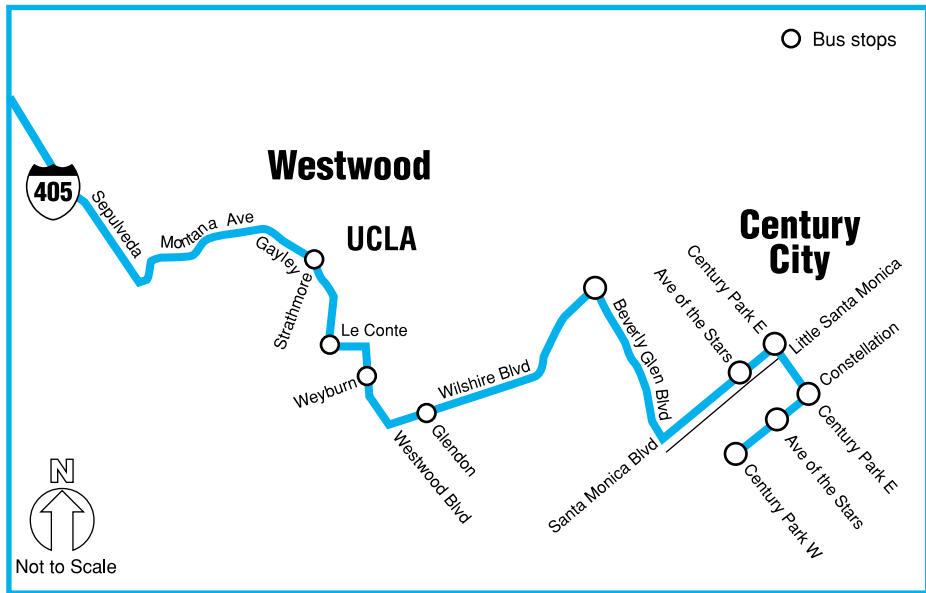

Route 797

WEEKDAYS: To Century City

A.M. Passenger Pick Up

Santa Clarita Metrolink	Cinema Dr & Valencia	McBean Pkwy & Del Monte	Lyons & Orchard Village	Newhall Metrolink	Newhall Ave & Sierra Hwy
5:27	5:32	5:38	5:44	5:48	5:52
6:00	6:05	6:11	6:17	6:21	6:28
6:30	6:35	6:41	6:47	6:51	7:01
6:45	6:50	6:56	7:02	7:06	7:16
7:00	7:05	7:11	7:18	7:22	7:32

Passenger Drop Off

Gayley & Strathmore	Wilshire & Glendon	Century Park West & Constellation
6:45	6:51	7:01
7:33	7:40	7:50
8:06	8:13	8:23
8:21	8:28	8:38
8:37	8:44	8:54

P.M. Passenger Pick Up

Century Park West & Constellation	Wilshire & Glendon	Gayley & Strathmore
4:10	4:30	4:39
4:40	5:00	5:09
5:10	5:30	5:39
5:40	6:00	6:09
6:35	6:52	6:59
7:45	7:58	8:04

P.M. Passenger Drop Off

Newhall Ave & Sierra Hwy	Newhall Metrolink	Lyons & Orchard Village	McBean Pkwy & Del Monte	Cinema Dr & Valencia	Santa Clarita Metrolink
5:31	5:36	5:39	5:45	5:50	5:55
6:01	6:06	6:09	6:15	6:20	6:25
6:31	6:36	6:39	6:45	6:50	6:55
7:01	7:06	7:09	7:15	7:20	7:25
7:39	7:44	7:47	7:53	7:58	8:03
8:44	8:49	8:52	8:58	9:03	9:08

City of Santa Clarita Transit is making it easier to get on board and use public transportation to get to your next destination with ease!

santaclaritatransit.com