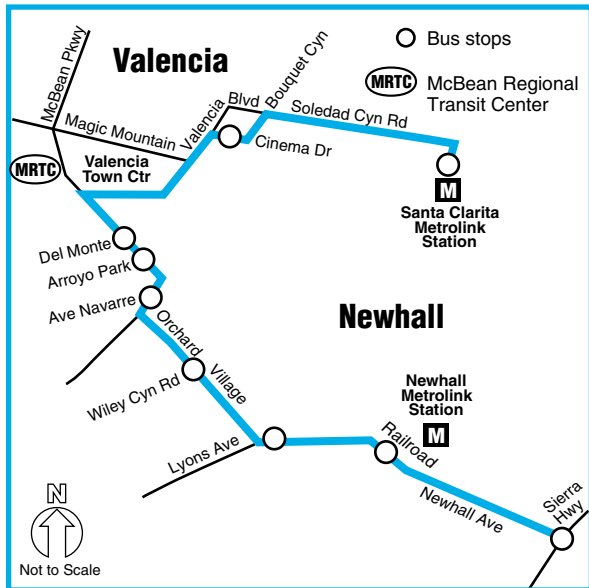

Route 797

WEEKDAYS: To Century City

A.M. Passenger Pick Up

Santa Clarita Metrolink	Cinema Dr & Valencia	McBean Pkwy & Del Monte	Lyons & Orchard Village	Newhall Metrolink	Newhall Ave & Sierra Hwy
5:27	5:32	5:38	5:44	5:48	5:52
6:00	6:05	6:11	6:17	6:21	6:28
6:30	6:35	6:41	6:47	6:51	7:01
6:45	6:50	6:56	7:02	7:06	7:16
7:00	7:05	7:11	7:18	7:22	7:32

Passenger Drop Off

Gayley & Strathmore	Wilshire & Glendon	Century Park West & Constellation
6:45	6:51	7:01
7:33	7:40	7:50
8:06	8:13	8:23
8:21	8:28	8:38
8:37	8:44	8:54

P.M. Passenger Pick Up

Century Park West & Constellation	Wilshire & Glendon	Gayley & Strathmore
4:10	4:30	4:39
4:40	5:00	5:09
5:10	5:30	5:39
5:40	6:00	6:09
6:35	6:52	6:59
7:45	7:58	8:04

P.M. Passenger Drop Off

Newhall Ave & Sierra Hwy	Newhall Metrolink	Lyons & Orchard Village	McBean Pkwy & Del Monte	Cinema Dr & Valencia	Santa Clarita Metrolink
5:31	5:36	5:39	5:45	5:50	5:55
6:01	6:06	6:09	6:15	6:20	6:25
6:31	6:36	6:39	6:45	6:50	6:55
7:01	7:06	7:09	7:15	7:20	7:25
7:39	7:44	7:47	7:53	7:58	8:03
8:44	8:49	8:52	8:58	9:03	9:08