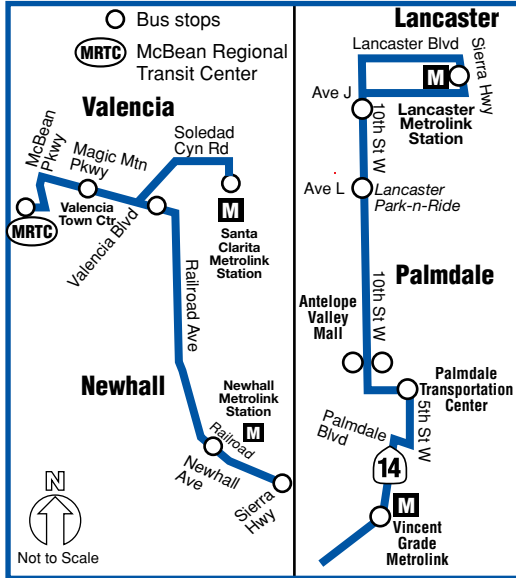

Route 795

WEEKDAYS: Antelope Valley

Antelope Valley to Santa Clarita

Passenger Pick Up

Lancaster Metrolink	10th St & Ave J	Lancaster Park & Ride	Palmdale Transport. Center	Vincent Grade Metrolink
3:43	3:48	3:53	4:08	4:22
4:49	4:54	4:59	5:14	5:28
4:43	4:48	4:53	5:08	5:22

Passenger Drop Off

Newhall Ave & Sierra Hwy	Newhall Metrolink	Magic Mtn Pkwy & Valencia (Civic Ctr)	Magic Mtn Pkwy & Auto Ctr (VTC)	McBean Regional Transit Center	Santa Clarita Metrolink
4:57	5:02	5:09	5:10	5:12	5:20
6:07	6:12	6:19	6:20	6:22	6:30
6:01	6:06	6:13	6:14	6:16	6:24

Santa Clarita to Antelope Valley

Passenger Pick Up

Santa Clarita Metrolink	McBean Regional Transit Center	Magic Mtn Pkwy & Auto Ctr (VTC)	Magic Mtn Pkwy & Valencia	Newhall Metrolink	Newhall Ave & Sierra Hwy
	2:30	2:32	2:33	2:40	2:45
5:39	5:47	5:49	5:50	6:05	6:12
6:57	7:05	7:07	7:08	7:15	7:20

Passenger Drop Off

Vincent Grade Metrolink	Palmdale Transport. Center	Lancaster Park & Ride	10th St & Ave J	Lancaster Metrolink
3:13	3:27	3:48	3:53	3:58
6:42	6:56	7:17	7:22	7:27
7:48	8:02	8:23	8:28	8:33