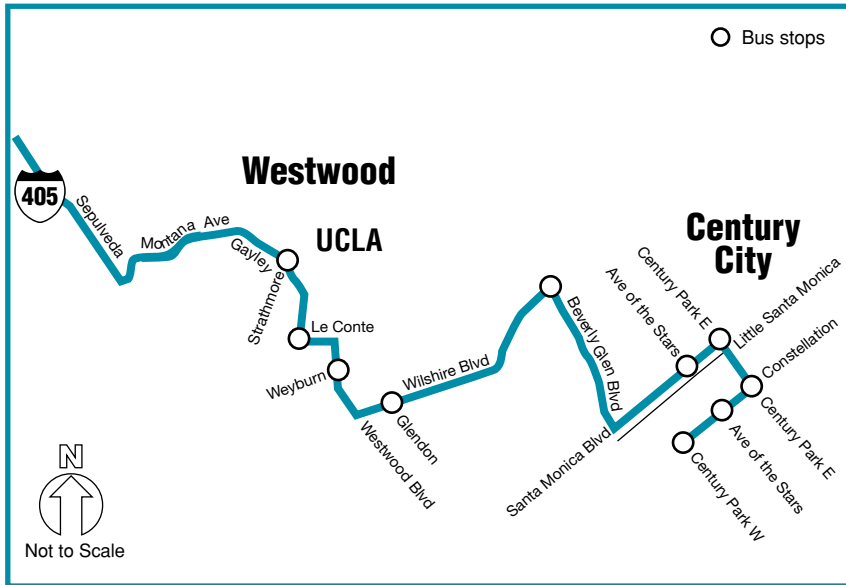

# Route 792 WEEKDAYS: From Century City

## A.M. Passenger Drop Off

Valencia & Rockwell	McBean & Magic Mtn Pkwy	Ave Stanford & Rye Cyn	Ave Stanford & Technology
7:54	7:59	8:09	8:12
8:47	8:52	9:02	9:05
9:20	9:25	9:35	9:38
9:34	9:39		
9:49	9:54		

## P.M. Passenger Pick Up

Ave Stanford & Technology	Ave Stanford & Rye Cyn	McBean & Magic Mtn Pkwy	Valencia & Rockwell
		2:47	2:52
2:59	3:02	3:12	3:17
3:29	3:32	3:42	3:47
3:59	4:02	4:12	4:17
		5:25	5:30
		6:37	6:42

## P.M. Passenger Drop Off

Gayley & Strathmore	Wilshire & Glendon	Century Park West & Constellation
3:42	3:47	4:00
4:07	4:12	4:25
4:37	4:42	4:55
5:07	5:12	5:25
6:10	6:15	6:28
7:22	7:27	7:40