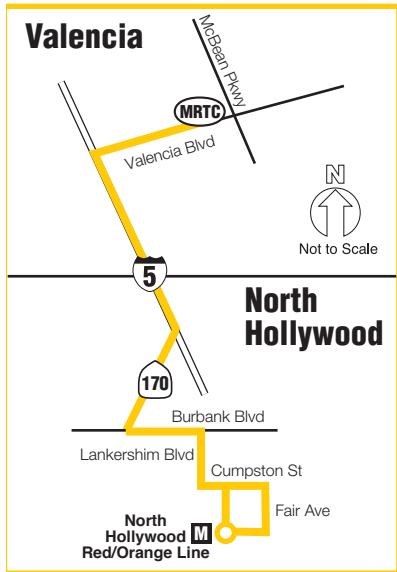

Route 757

WEEKENDS: NoHo Express

New!